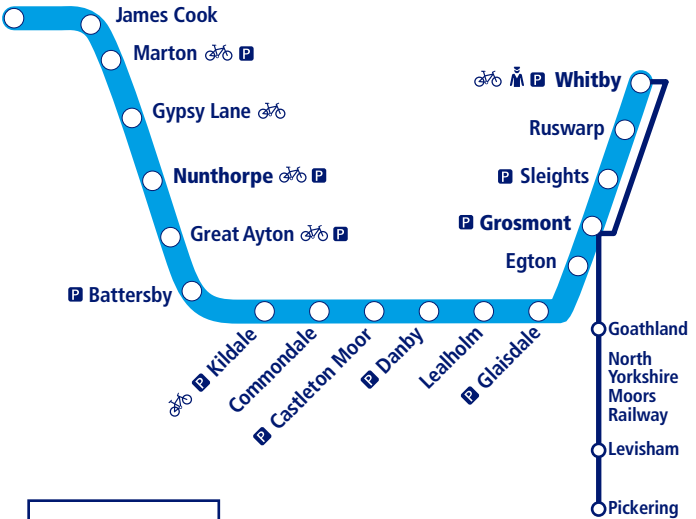

## Middlesbrough to Whitby (Esk Valley Railway)

**Middlesbrough**

-  Parking available
-  Staff in attendance
-  Bicycle store facility
-  Disabled assistance available

This timetable shows all trains between **Middlesbrough** and **Whitby**.

## How to read this timetable

Look down the left hand column for your departure station. Read across until you find a suitable departure time. Read down the column to find the arrival time at your destination. Through services are shown in bold type (this means you won't have to change trains). Connecting services are shown in light type. If you travel on a connecting service, change at the next station shown in bold or if you arrive on a connecting service, change at the last station shown in bold, unless a footnote advises otherwise.